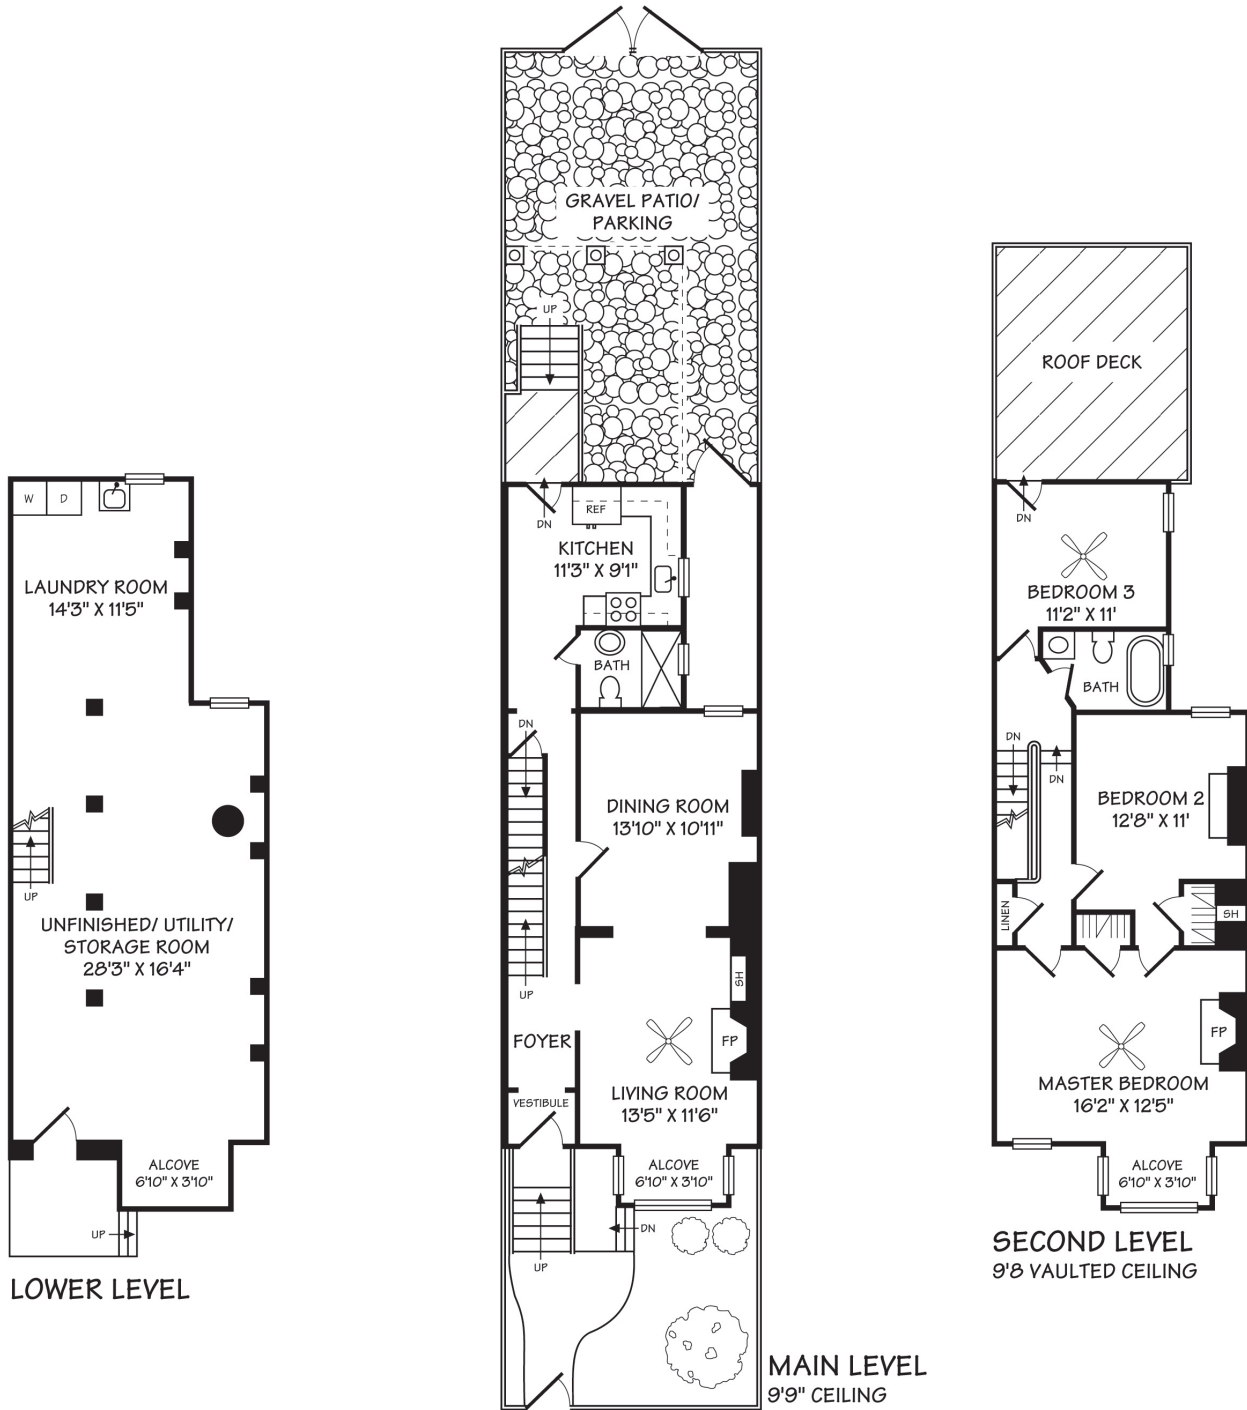

2225 13th Street NW  
Washington, DC 20009

U Street

COMPASS

3BD | 2BA | APPROX 2,463 SQ FT

compass.com

**Casey Aboulaflia**  
Vice President, GRI, Green, ABR, SRS, CIPS  
Realtor® DC / MD / VA  
202.780.5885  
202.386.6330  
casey@homeswithcasey.com