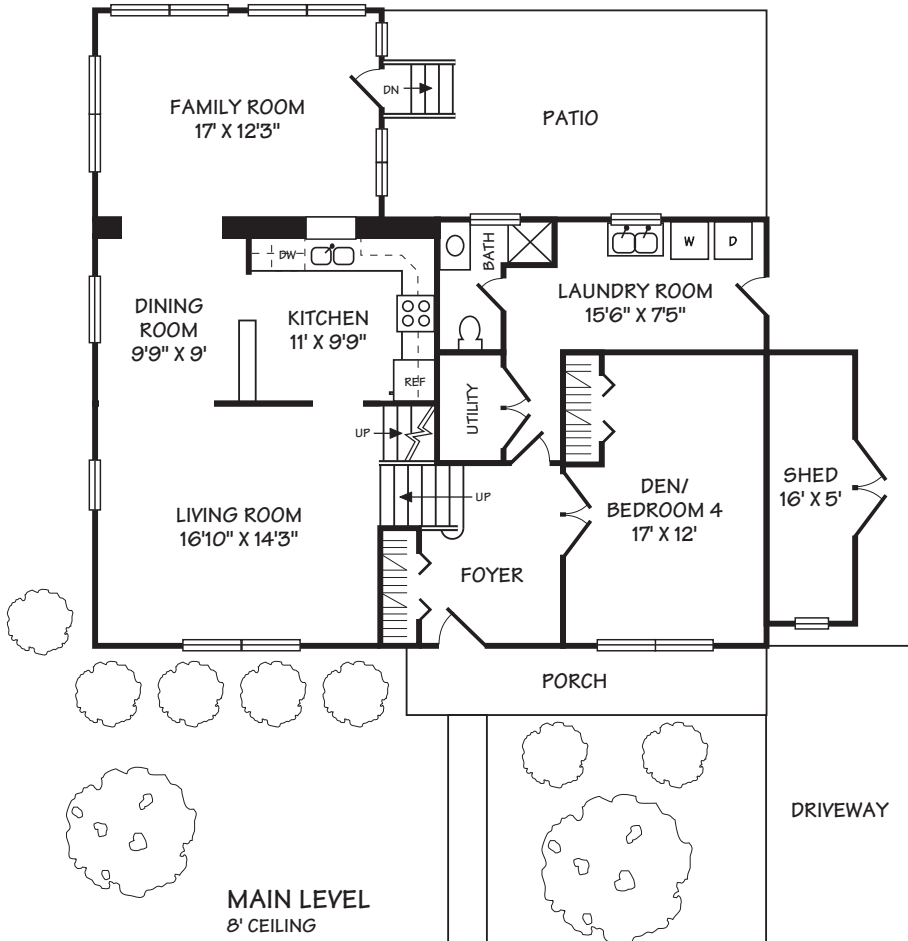

# 2317 Peggy Lane Silver Spring, MD 20910

Rock Creek Forest/Silver Spring

# COMPASS

4BD | 3BA | APPROX. 2,028 SQ FT

compass.com