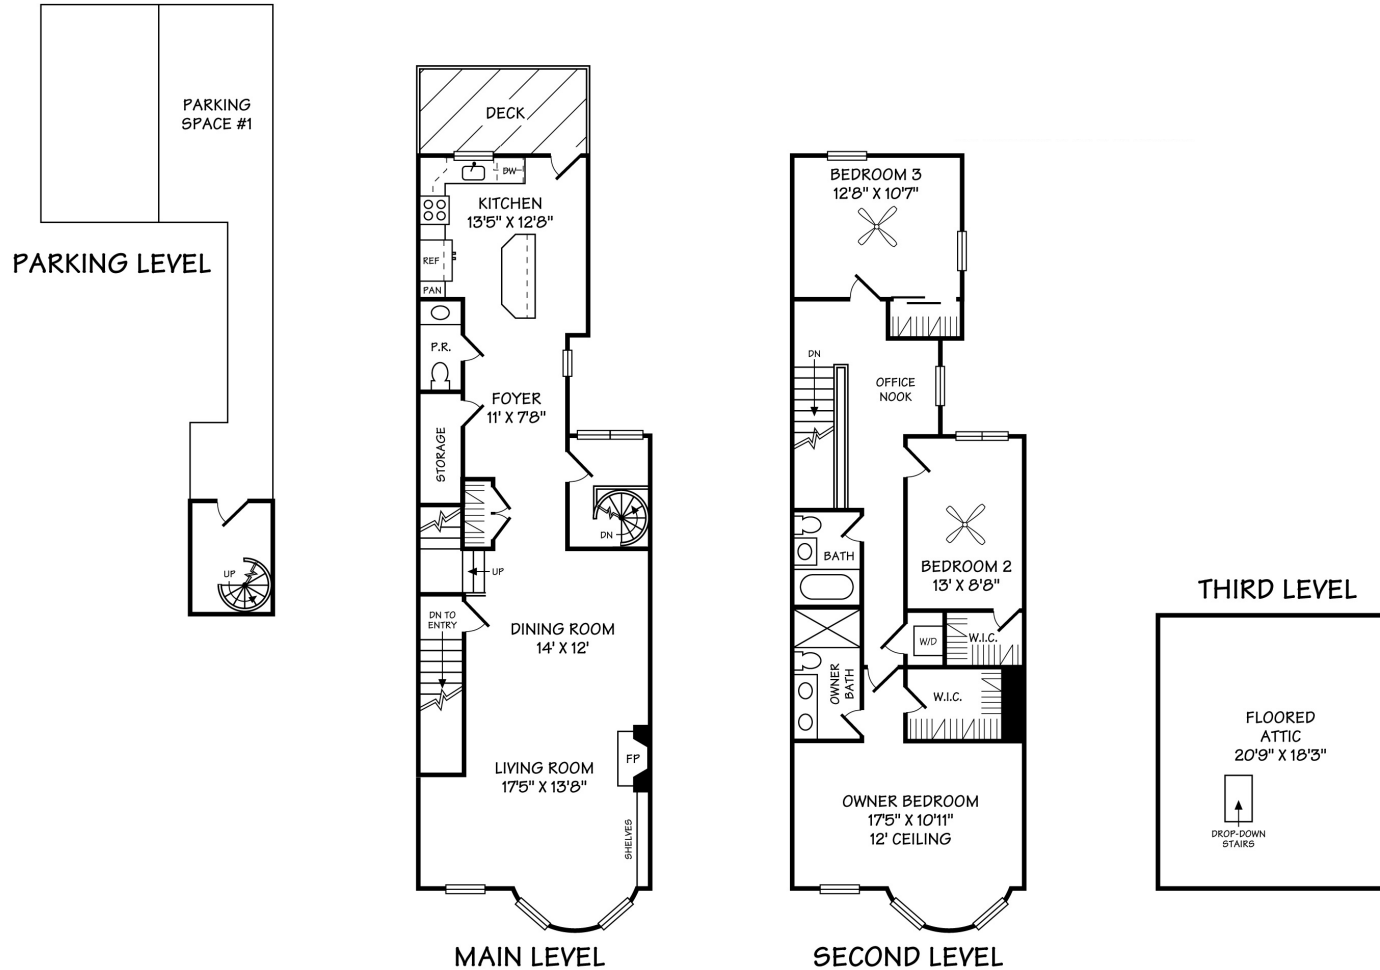

1309 Fairmont Street NW, Penthouse (#B) Washington, DC 20016

Columbia Heights

COMPASS

3BD | 2.5BA | APPROX. 1,641 SQ FT

compass.com

Casey Aboulafia

Vice President, GRI, Green, ABR, SRS, CIPS
Realtor® DC / MD / VA

202.780.5885

202.386.6330

casey@homeswithcasey.com

Homes with Casey Team