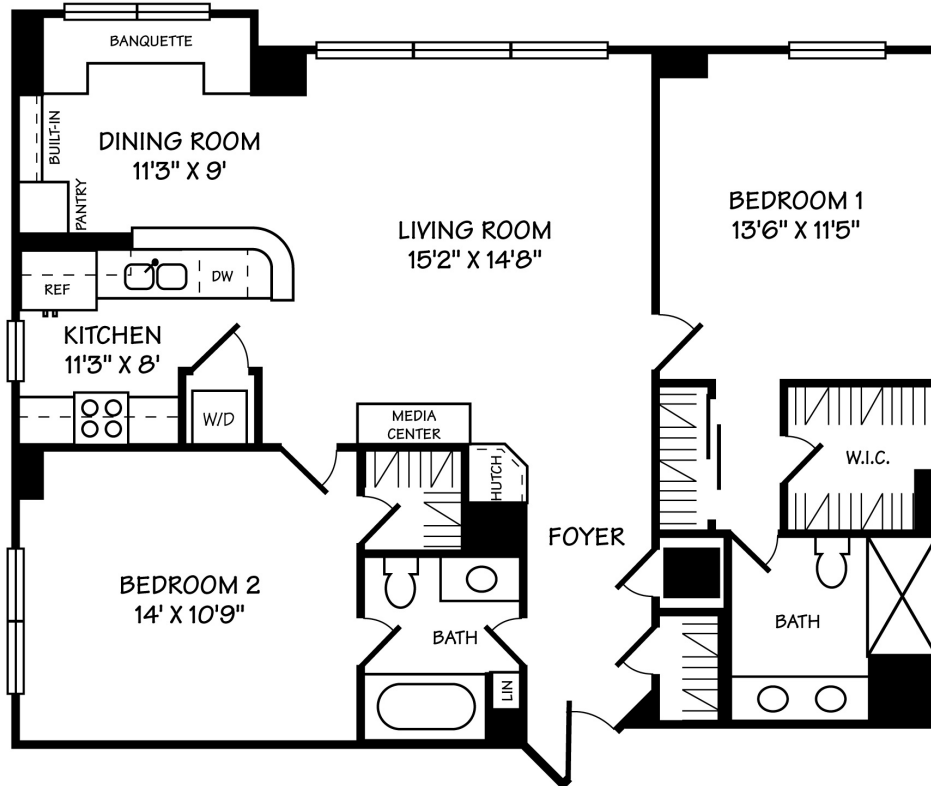

1200 Braddock Place #102 Alexandria, VA 22314

Braddock Place

COMPASS

2BD | 2BA | APPROX. 1,063 SQ FT

compass.com

Casey Aboulafia
Vice President, GRI, Green, ABR, SRS, CIPS
Realtor® DC / MD / VA
202.780.5885
202.386.6330
casey@homeswithcasey.com

Homes with Casey Team