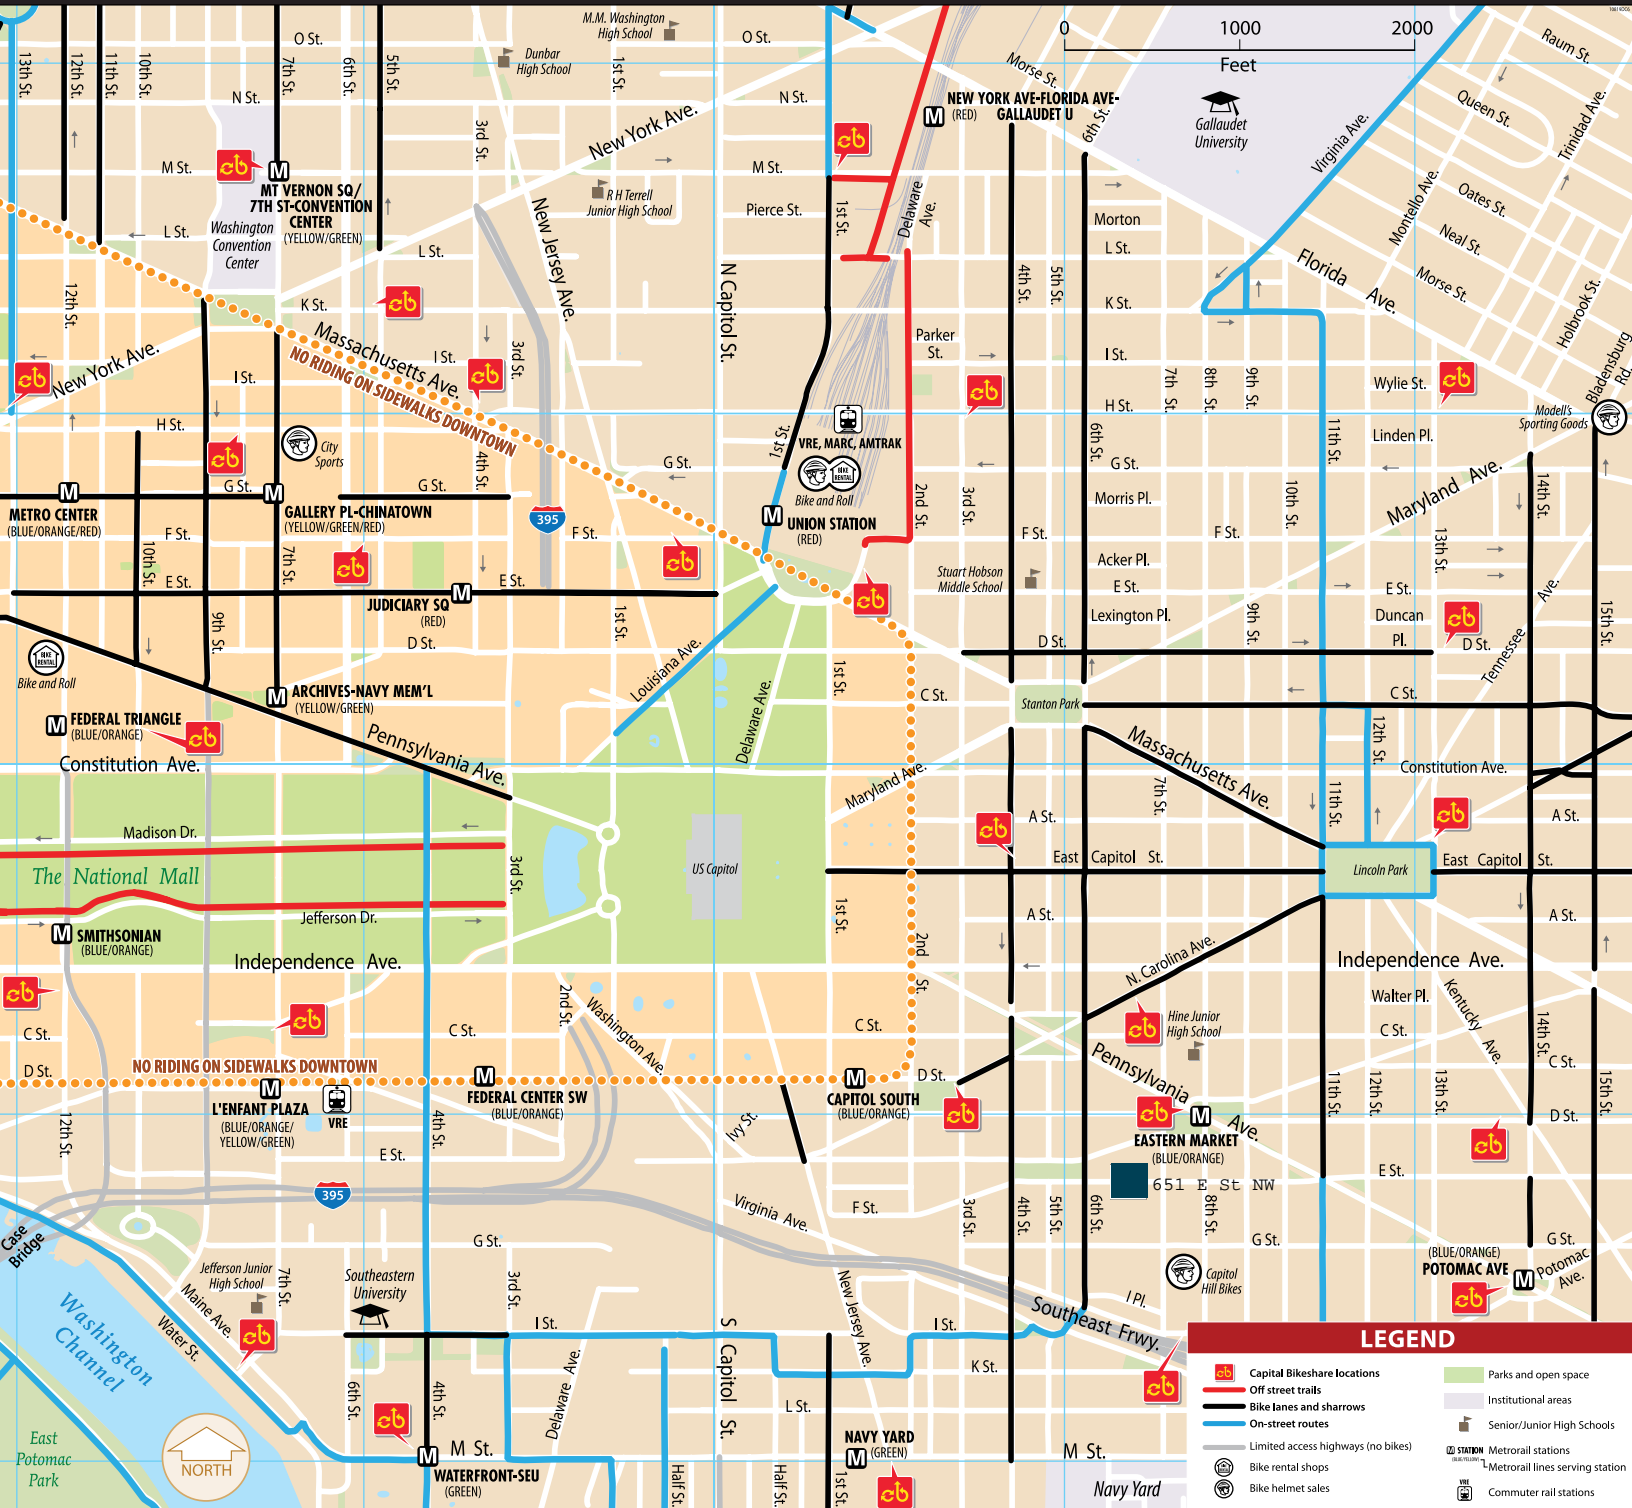

Capital Bikeshare

Local System Map Map 6

LEGEND	
	Capital Bikeshare locations
	Off street trails
	Bike lanes and sharrows
	On-street routes
	Limited access highways (no bikes)
	Bike rental shops
	Bike helmet sales
	Parks and open space
	Institutional areas
	Senior/Junior High Schools
	Metro rail stations
	Metro rail lines serving station
	Commuter rail stations