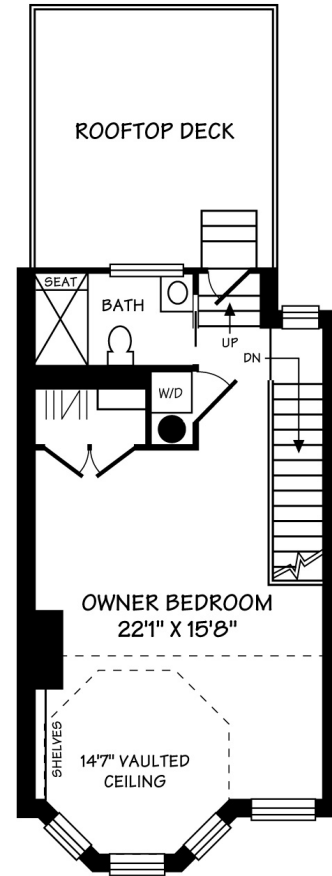

1731 1st Street NW #2  
Washington, DC 20001

Bloomingdale

COMPASS

2BD | 2BA | 1,400 SQ FT

**SECOND LEVEL**

compass.com

**Casey Aboulafia**  
Vice President, GRI, Green, ABR, SRS, CIPS  
Realtor® DC / MD / VA  
202.780.5885  
202.386.6330  
casey@homeswithcasey.com