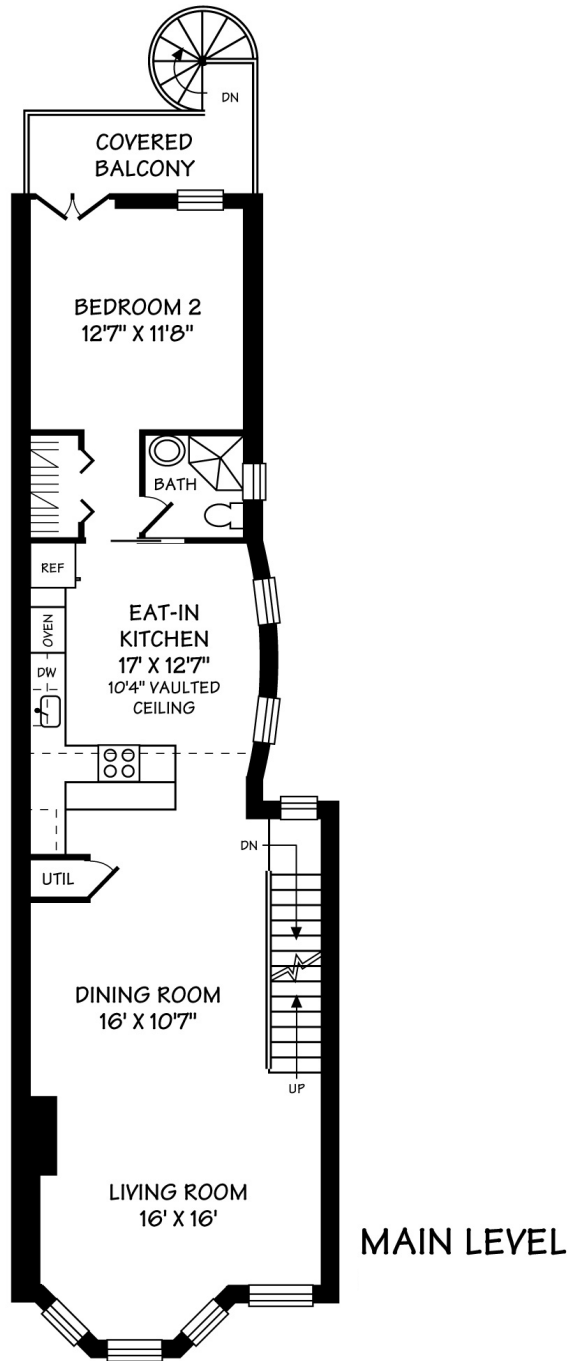

1731 1st Street NW #2  
Washington, DC 20001

Bloomingdale

COMPASS

2BD | 2BA | 1,400 SQ FT

**SECOND LEVEL**

compass.com

**Casey Aboulafia**  
Vice President, GRI, Green, ABR, SRS, CIPS  
Realtor® DC / MD / VA  
202.780.5885  
202.386.6330  
casey@homeswithcasey.com