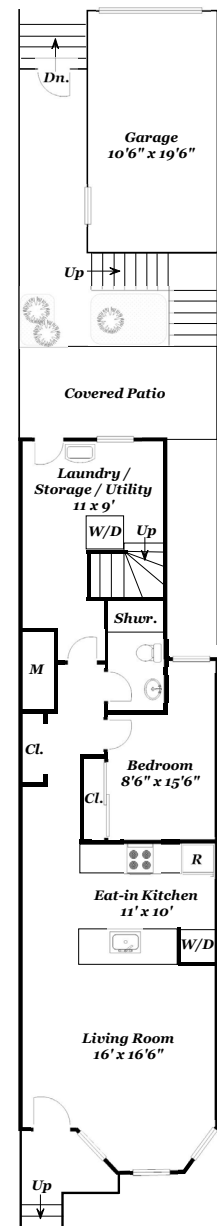

3122 18TH ST NW, WASHINGTON, DC 20010

MAIN LEVEL

UPPER LEVEL

UPPER LEVEL II

LOWER LEVEL

Estimated Living Area: 3595 Square Feet

All illustrations and dimensions are approximate and may vary from actual structure. Dimensions have been rounded. All information deemed reliable but not guaranteed.