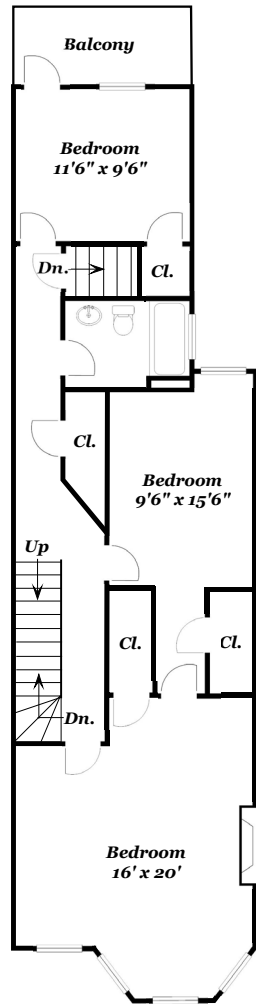

3122 18TH ST NW, WASHINGTON, DC 20010

MAIN LEVEL

UPPER LEVEL

UPPER LEVEL II

LOWER LEVEL

Estimated Living Area: 3595 Square Feet

All illustrations and dimensions are approximate and may vary from actual structure. Dimensions have been rounded. All information deemed reliable but not guaranteed.