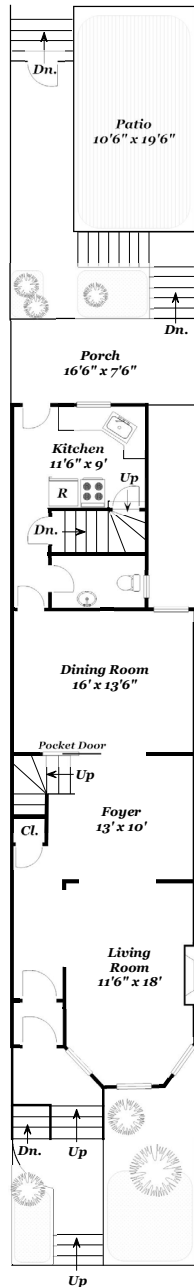

3122 18TH ST NW, WASHINGTON, DC 20010

MAIN LEVEL

UPPER LEVEL

UPPER LEVEL II

LOWER LEVEL

Estimated Living Area: 3595 Square Feet

All illustrations and dimensions are approximate and may vary from actual structure. Dimensions have been rounded. All information deemed reliable but not guaranteed.