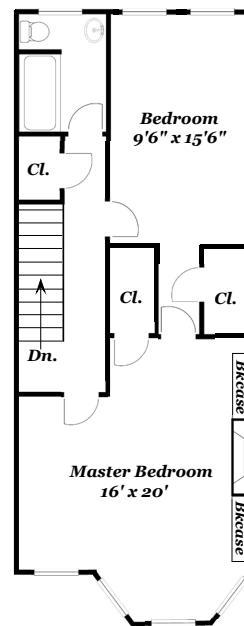

3122 18TH ST NW, WASHINGTON, DC 20010

MAIN LEVEL

UPPER LEVEL

UPPER LEVEL II

LOWER LEVEL

Estimated Living Area: 3595 Square Feet

All illustrations and dimensions are approximate and may vary from actual structure. Dimensions have been rounded. All information deemed reliable but not guaranteed.