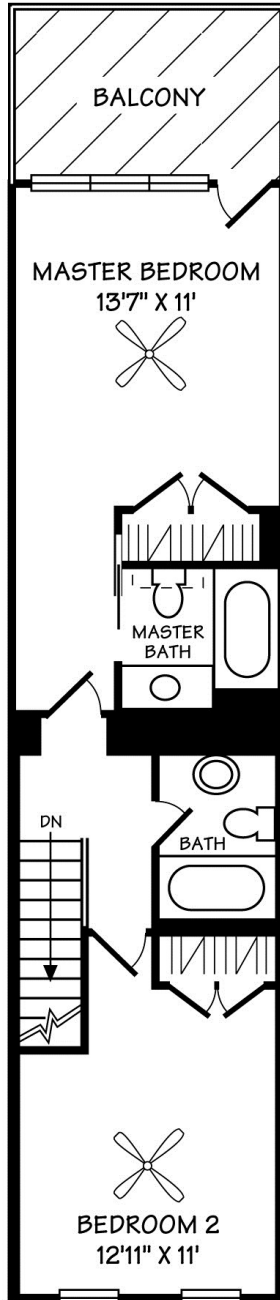

2243 12TH STREET NW, WASHINGTON, DC

©2013 C. ABOULAFIA

ALL ILLUSTRATIONS AND DIMENSIONS ARE APPROXIMATE AND MAY VARY FROM ACTUAL STRUCTURE. DIMENSIONS HAVE BEEN ROUNDED.

ALL INFORMATION DEEMED RELIABLE BUT NOT GUARANTEED.

WWW.INTERIORFOOTPRINTS.COM

MAIN LEVEL
8'10" CEILING

SECOND LEVEL
8'10" CEILING

HOMES
with Casey