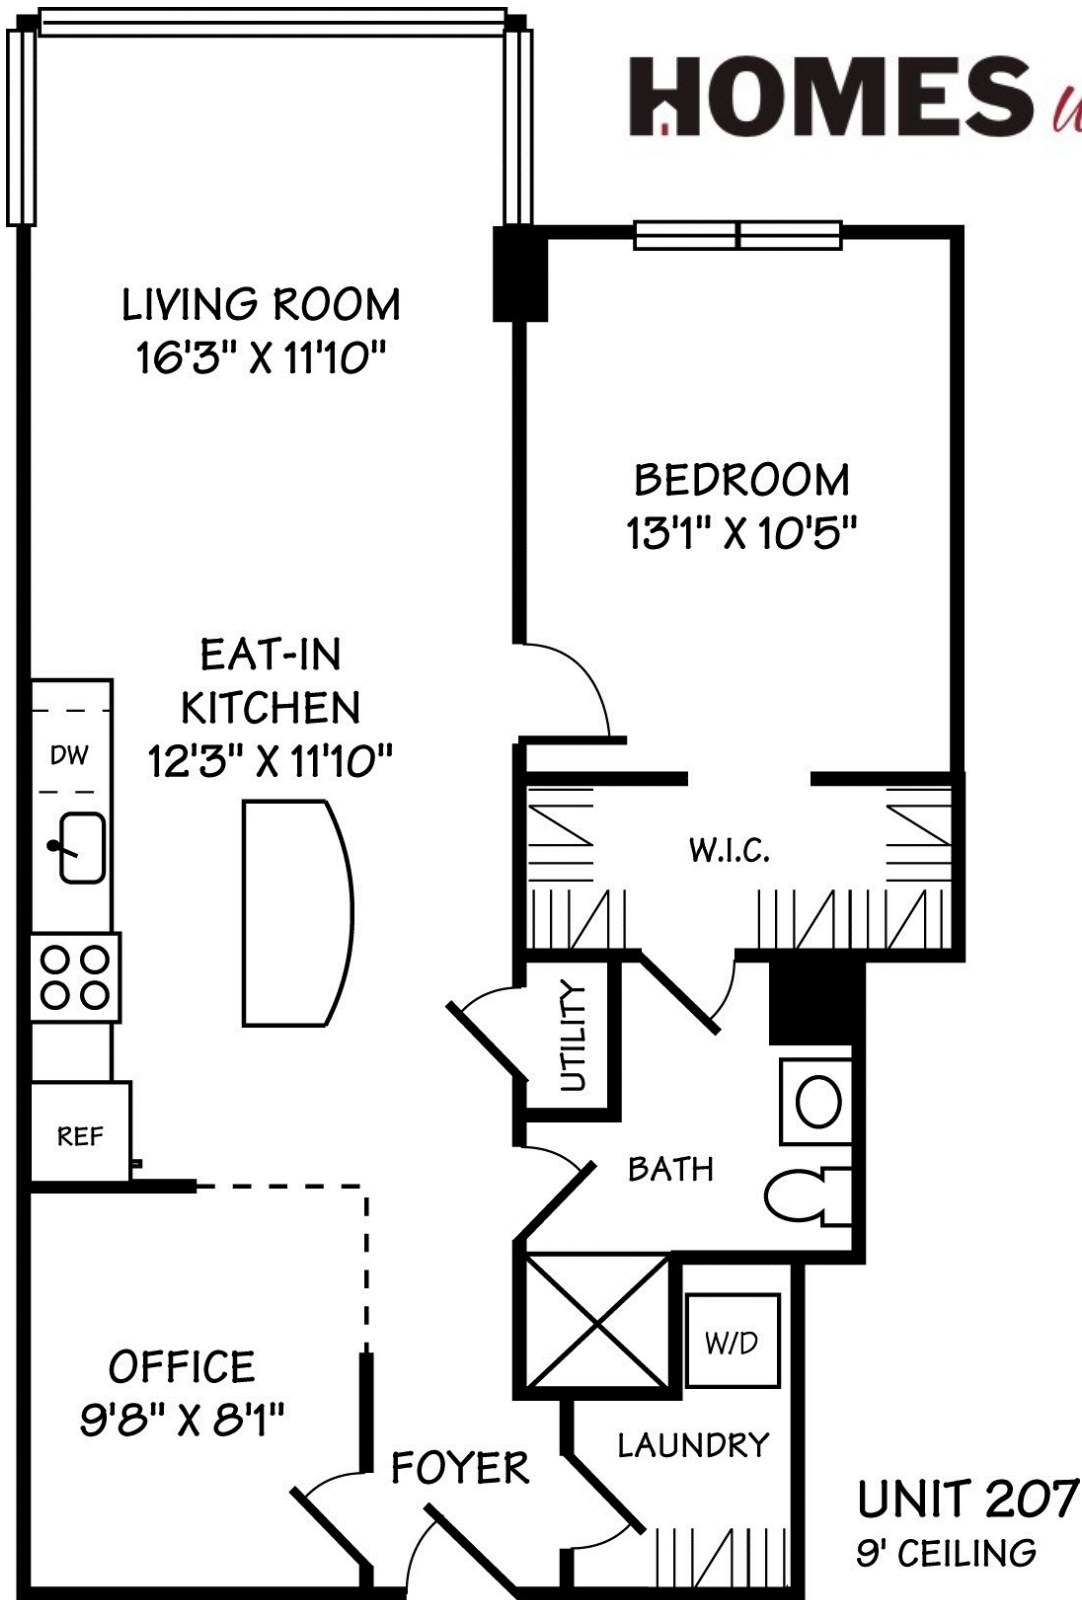

HOMES *with Casey*

2125 14TH STREET NW, UNIT 207, WASHINGTON, DC

©2013 ABOULAFIA

ALL ILLUSTRATIONS AND DIMENSIONS ARE APPROXIMATE AND MAY VARY FROM ACTUAL STRUCTURE. DIMENSIONS HAVE BEEN ROUNDED.

ALL INFORMATION DEEMED RELIABLE BUT NOT GUARANTEED.