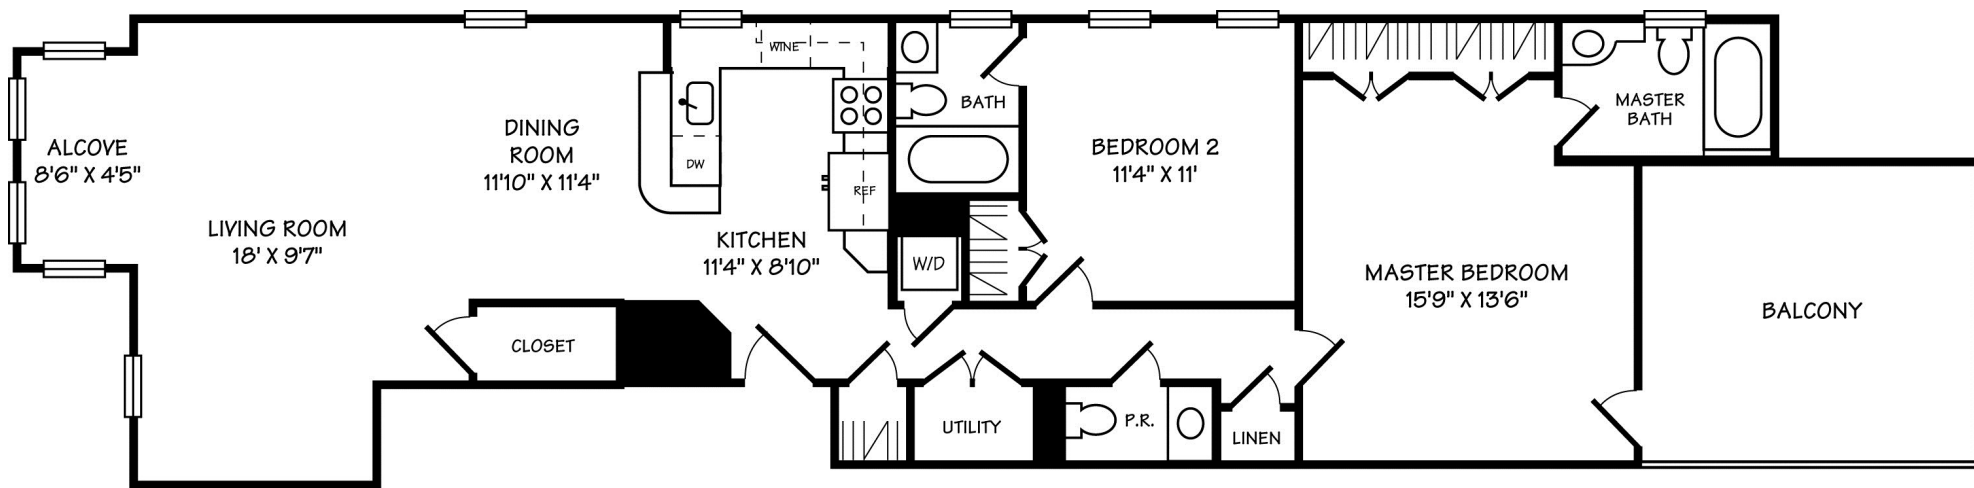

HOMES *with Casey*

UNIT 5
9' CEILING

1105 PARK ROAD NW, #5, WASHINGTON, DC

©2012 C. ABULAFIA

ALL ILLUSTRATIONS AND DIMENSIONS ARE APPROXIMATE AND MAY VARY FROM ACTUAL STRUCTURE. DIMENSIONS HAVE BEEN ROUNDED.