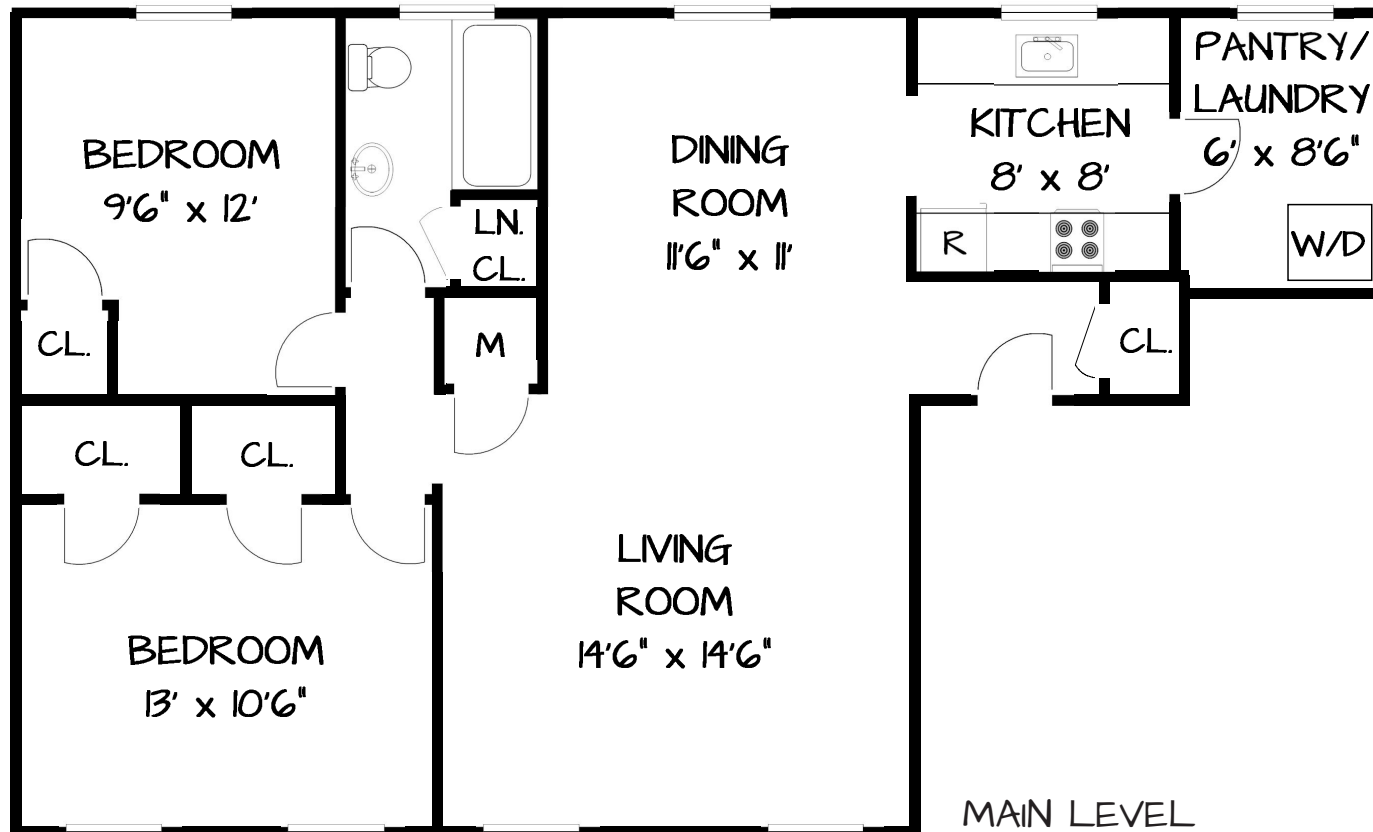

# HOMES *with Casey*

Casey Aboulafia  
GRI, GREEN, ABR, SRS, Realtor®  
703/624-4657 | casey@homeswithcasey.com  
www.homeswithcasey.com

3801 39TH ST NW #D82, WASHINGTON DC 20016

Estimated Living Area: 870 Square Feet