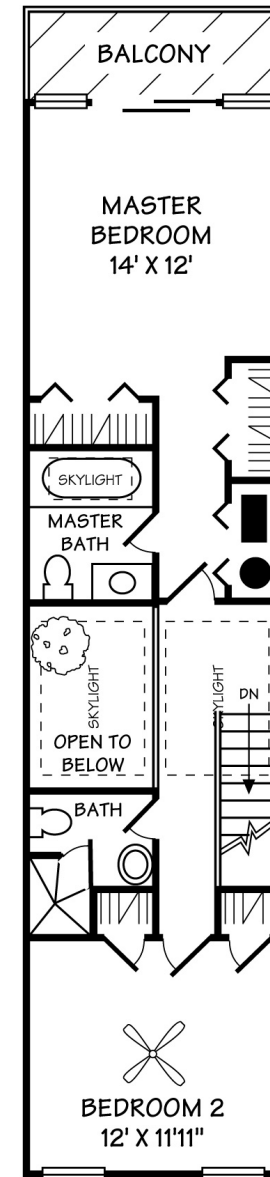

1539 E Street SE, Washington, DC 20003

Main Level

Upper Level

 Casey Aboulafia  
HOMES WITH CASEY  
casey@homeswithcasey.com  
703.624.4657

 COMPASS

202.491.1275 | COMPASS.COM