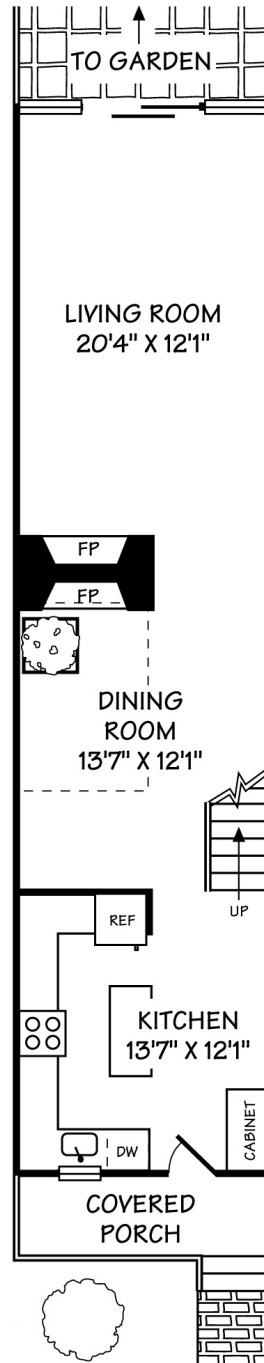

1539 E Street SE, Washington, DC 20003

Main Level

Upper Level

 Casey Aboulafia  
HOMES WITH CASEY  
casey@homeswithcasey.com  
703.624.4657

 COMPASS

202.491.1275 | COMPASS.COM