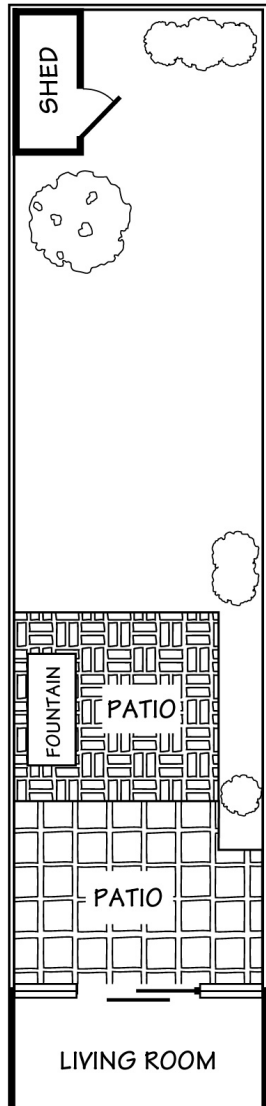

1539 E Street SE, Washington, DC 20003

Main Level

Upper Level

 Casey Aboulafia  
HOMES WITH CASEY  
casey@homeswithcasey.com  
703.624.4657

 COMPASS

202.491.1275 | COMPASS.COM