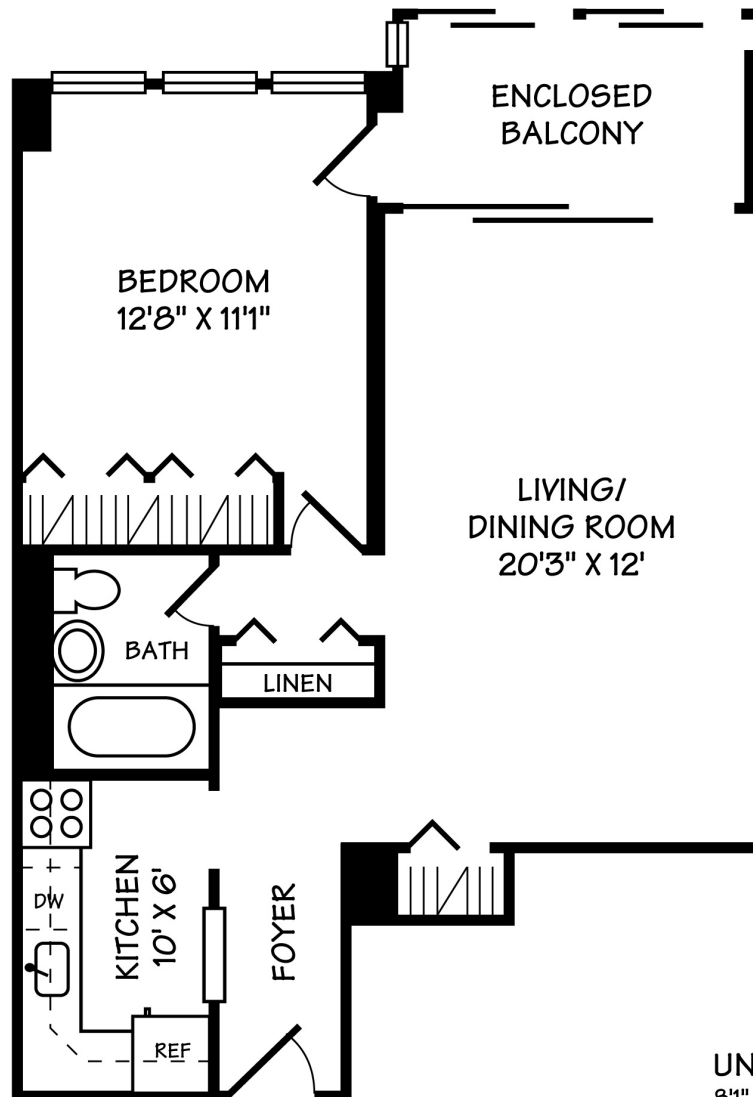

1301 DELAWARE AVE SW, #N-504, WASHINGTON, DC 20024

UNIT N504  
8'1" CEILING