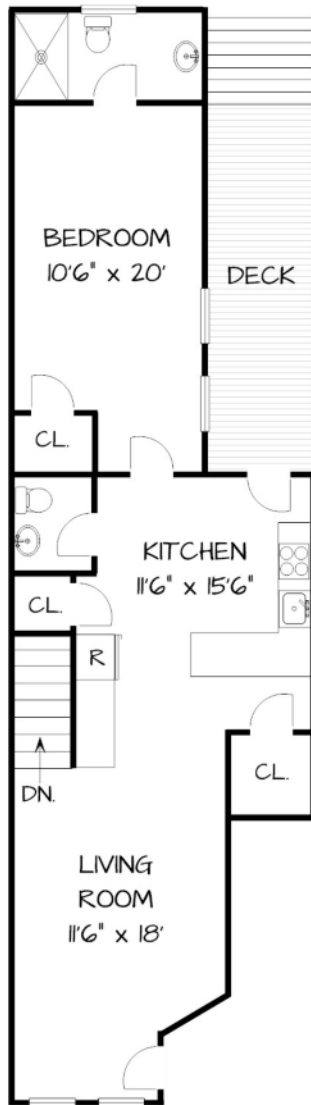

## 1118 MONROE ST NW, #1, WASHINGTON, DC 20010

MAIN LEVEL

LOWER LEVEL