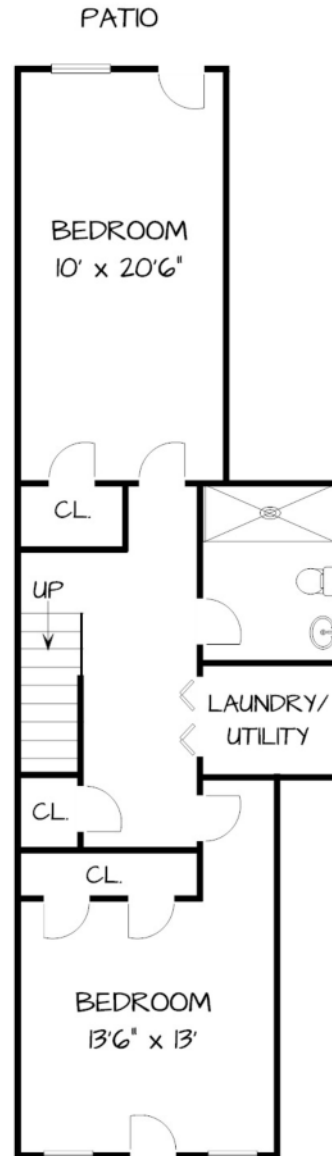

## 1118 MONROE ST NW, #1, WASHINGTON, DC 20010

MAIN LEVEL

LOWER LEVEL