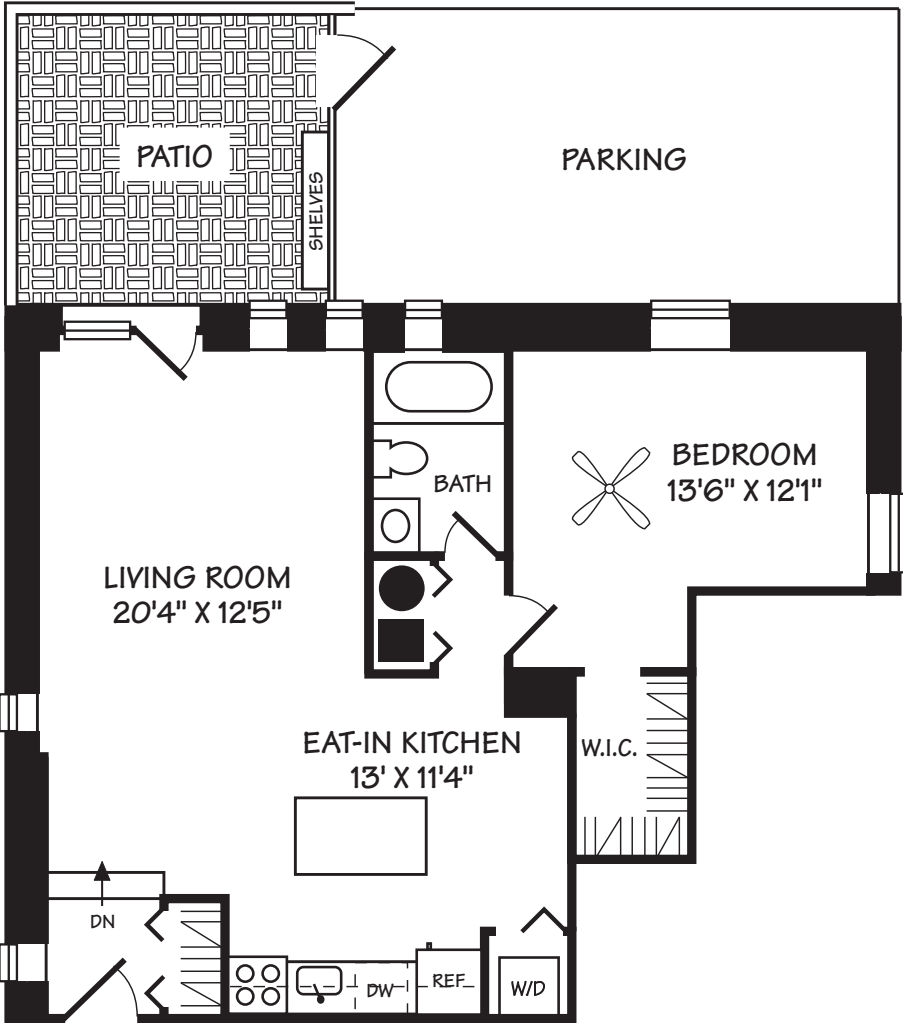

2901 16TH STREET NW, UNIT 103, WASHINGTON, DC

©2017 C. ABOULAFIA

ALL ILLUSTRATIONS AND DIMENSIONS ARE APPROXIMATE AND MAY VARY FROM ACTUAL STRUCTURE. DIMENSIONS HAVE BEEN ROUNDED.

ALL INFORMATION DEEMED RELIABLE BUT NOT GUARANTEED.

WWW.INTERIORFOOTPRINTS.COM

UNIT 103